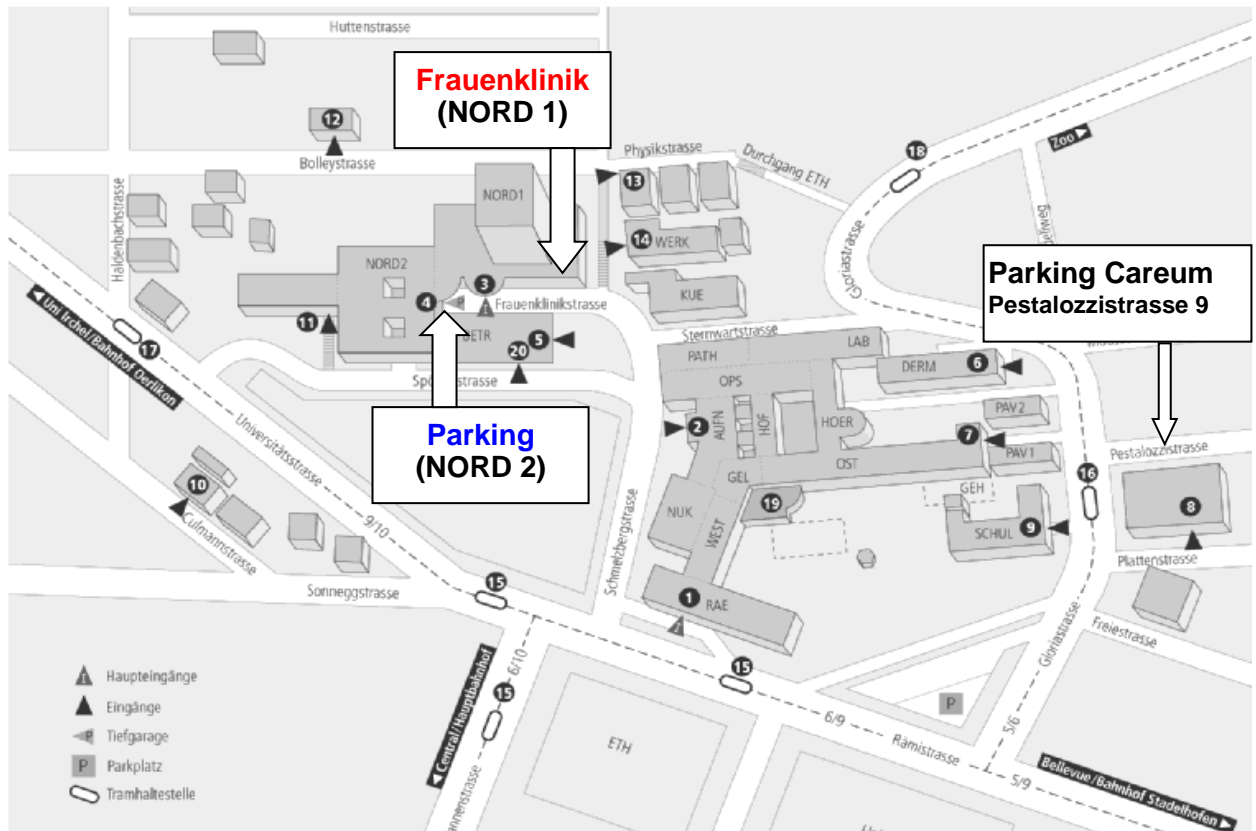

Location Map

The auditorium («Grosser Hörsaal NORD 1») as well as the «Foyer» are located at the Frauenklinikstrasse 10, entrance NORD 1, floor C.

Please enter entrance NORD1, in front of the information desk turn left and enter one of the 2 gray lifts. On floor C get off the lift, turn left and on your right proceed along the corridor. There you will find the Registration Desk.

By car:

Attention! The numbers of parking lots at the hospital are very limited and especially in the afternoon it is often difficult to find a parking space.

Follow the signalisation "UniversitätsSpital", which can be found from the outskirts of all the major intersections and highway exits. Drive to the main building of the "UniversitätsSpital", which is located at the "Rämistrasse", turn into "Schmelzbergstrasse" and drive approximately 100 m in direction "University Hospital NORD." Drive into NORD 1 and after about 50 meters turn left into the underground garage NORD 2. After parking go to the elevator to the floor A. Turn right and proceed along the corridor, to lobby Nord1, then right to the lifts to the floor C. On floor C get off the lift, turn left and on your right proceed along the corridor. There you will find the Registration Desk.

As an alternative you may find parking space at the parking garage "Hohe Promenade", which is at the height Rämistrasse – Kunsthaus or at the Parking "Careum" at the Plattenstrasse.

Tramhaltestellen

- 15 ETH/UniversitätsSpital (Tram 6/9/10)
- 16 Platte (Tram 5/6)
- 17 Haldenbach (Tram 9/10)
- 18 Voltastrasse (Tram 5/6)